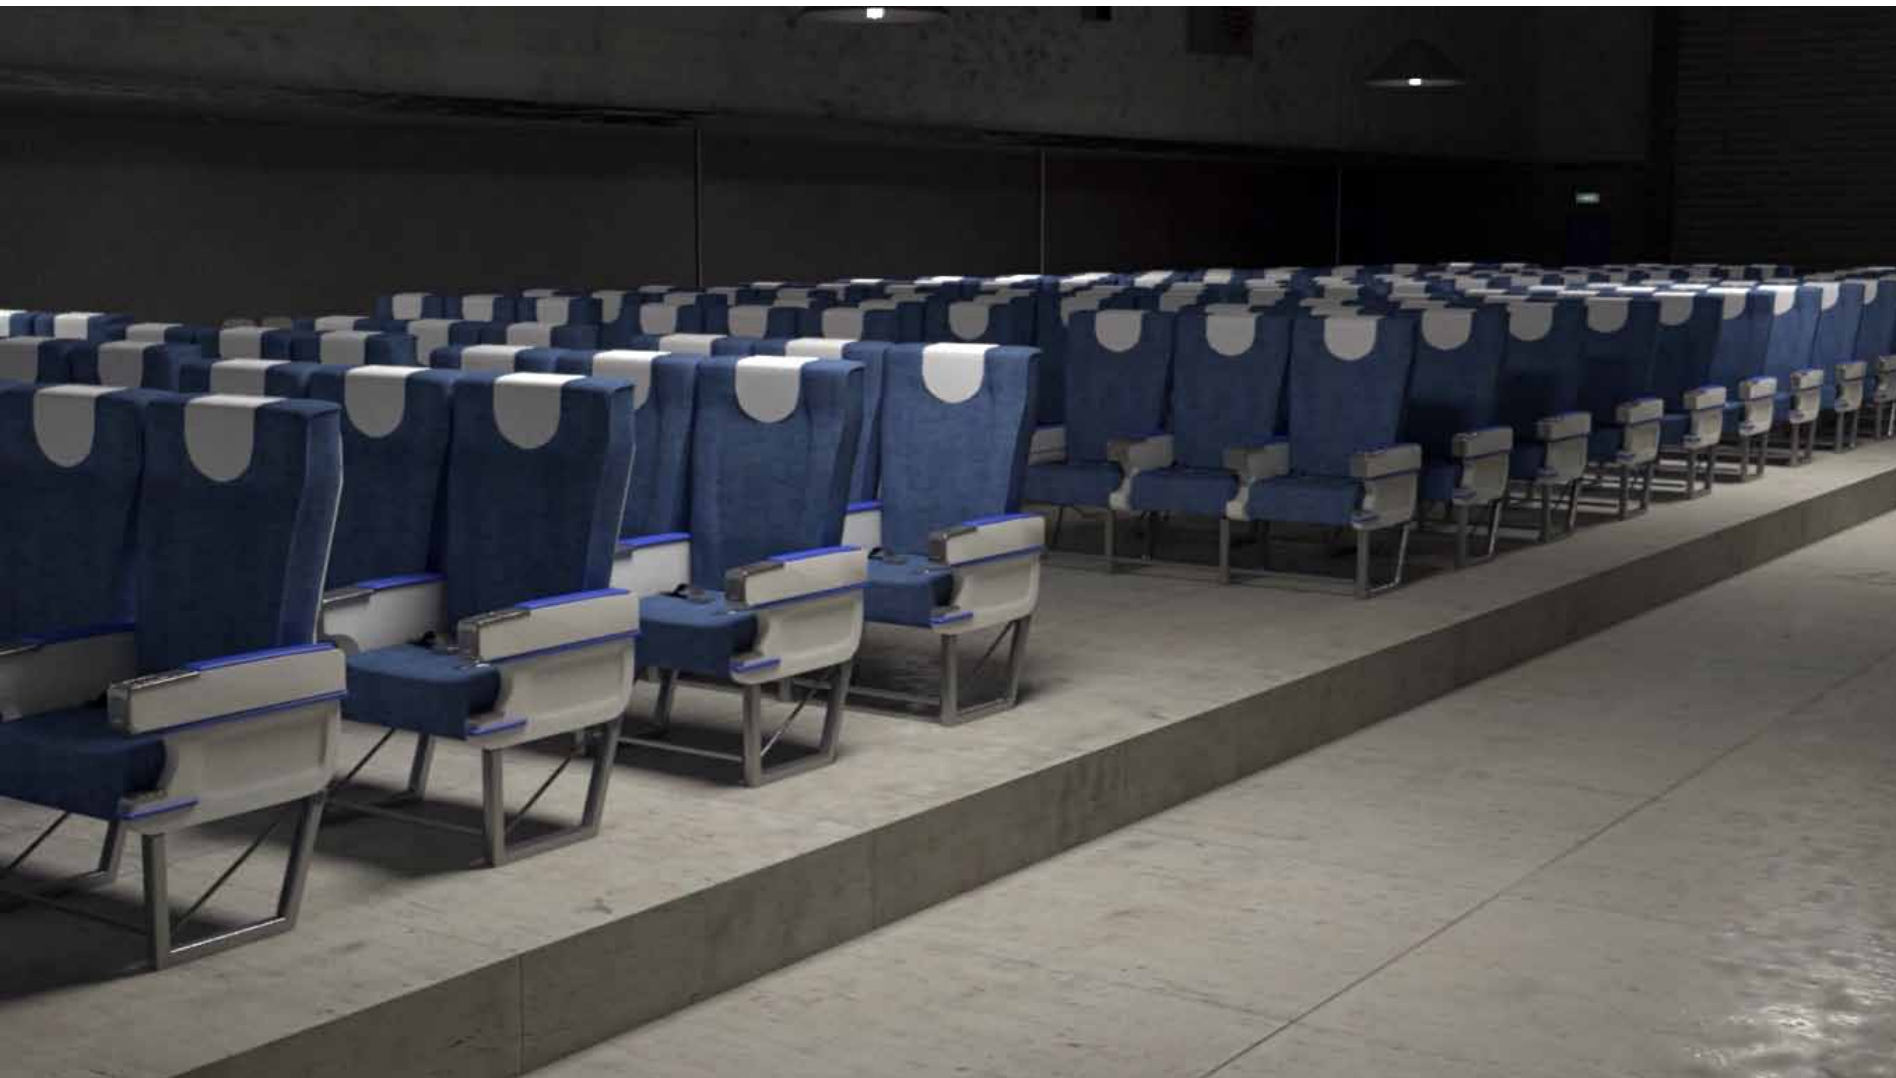

You Against You
Animation 9min 4sec, USB
£400.00, edition of 3